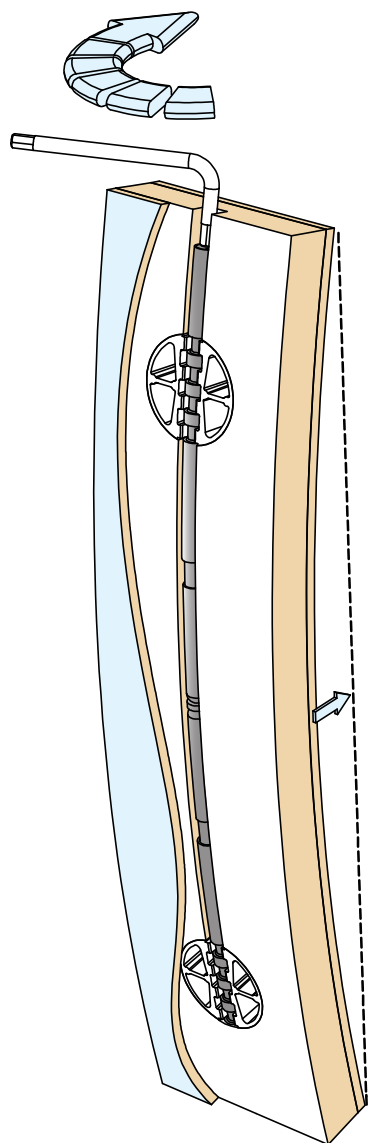

HOW THEY WORK

Door straighteners prevent doors from bending and fix warped doors caused by heat and humidity.

Pre-installed door straighteners installed at the time of manufacturing, prevent doors from bending and can easily restore your doors rigidity with a slight adjustment.

Retro-Fit door straighteners installed post production, correct currently warped doors.

Door straighteners can be used for swinging doors, sliding doors or lateral opening doors.

PRODUCT SELECTION:

Recessed straighteners are mounted into the back face of a door, and can be easily adjusted from either the top edge or back face of the door.

Concealed straighteners are mounted into the thickness of the door under the laminate. These can be adjusted from the top edge of the door.

Retrofit straighteners are mounted on the back face of the door. These can be adjusted from the top of the straightener.

SWINGING DOORS
Measuring from the side of the door opposite to the hinges, install at 1/3 door width. Use One door straightener. For recessed and concealed straighteners install adjustor 60mm from top and bottom. Retrofit along whole length of door.