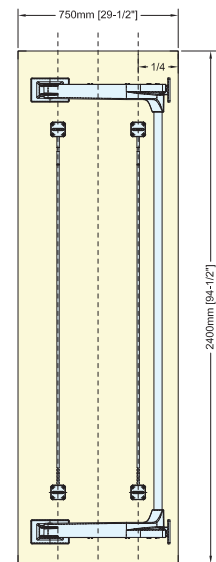

LIT-DSR-SERIES-2025