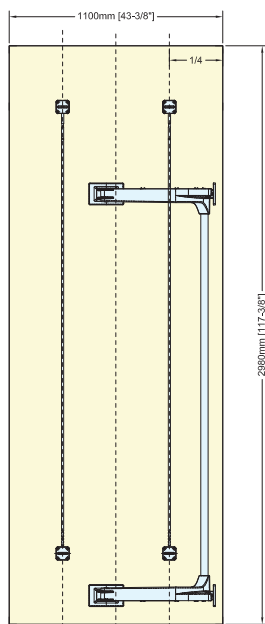

LIT-DSR-SERIES-2025