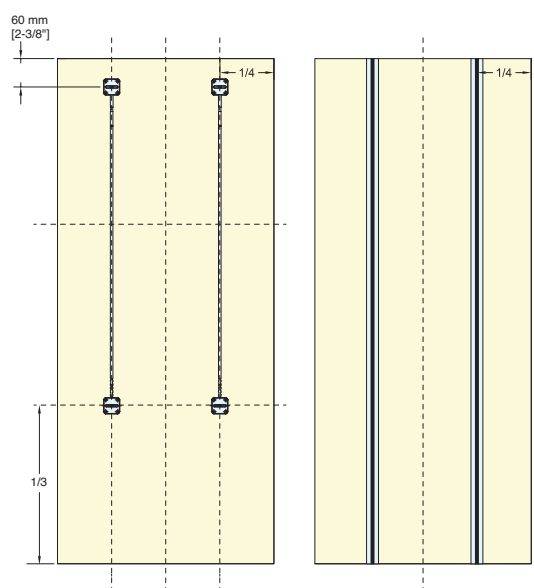

SWINGING DOORS
Measuring from the side of the door opposite to the hinges, install at 1/3 door width. Use One door straightener. For recessed and concealed straighteners install adjustor 60mm from top and bottom. Retrofit along whole length of door.