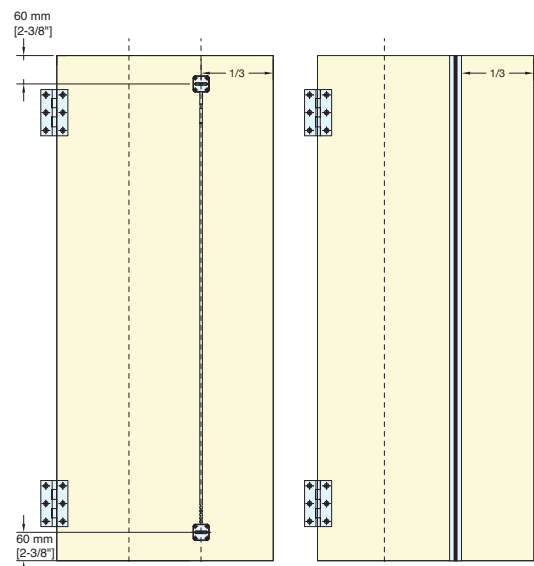

Retro-Fit door straighteners installed post production, correct currently warped doors.

Door straighteners can be used for swinging doors, sliding doors or lateral opening doors.

PRODUCT SELECTION:

Recessed straighteners are mounted into the back face of a door, and can be easily adjusted from either the top edge or back face of the door.

Concealed straighteners are mounted into the thickness of the door under the laminate. These can be adjusted from the top edge of the door.

Retrofit straighteners are mounted on the back face of the door. These can be adjusted from the top of the straightener.

SWINGING DOORS
Measuring from the side of the door opposite to the hinges, install at 1/3 door width. Use One door straightener. For recessed and concealed straighteners install adjustor 60mm from top and bottom. Retrofit along whole length of door.