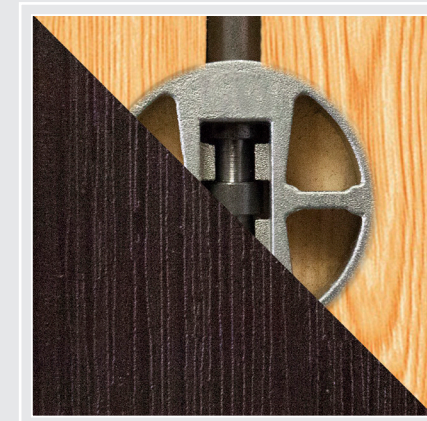

DOOR STRAIGHTENERS

Protect your doors from future warping with Sugatsune's new door straighteners. Models DSR213, DSR423 and DSR403 are installed at the time of manufacturing to prevent warping. Available for recessed and concealed installation.

Fix your warped doors with model DSR701 retrofit door straightener which can be recessed or surface mounted onto your doors.

For more information and to explore our line of over 6,000 architectural and industrial products, please visit our website at www.sugatsune.com.

America Headquarters
18101 Savarona Way
Carson, CA 90746
www.sugatsune.com